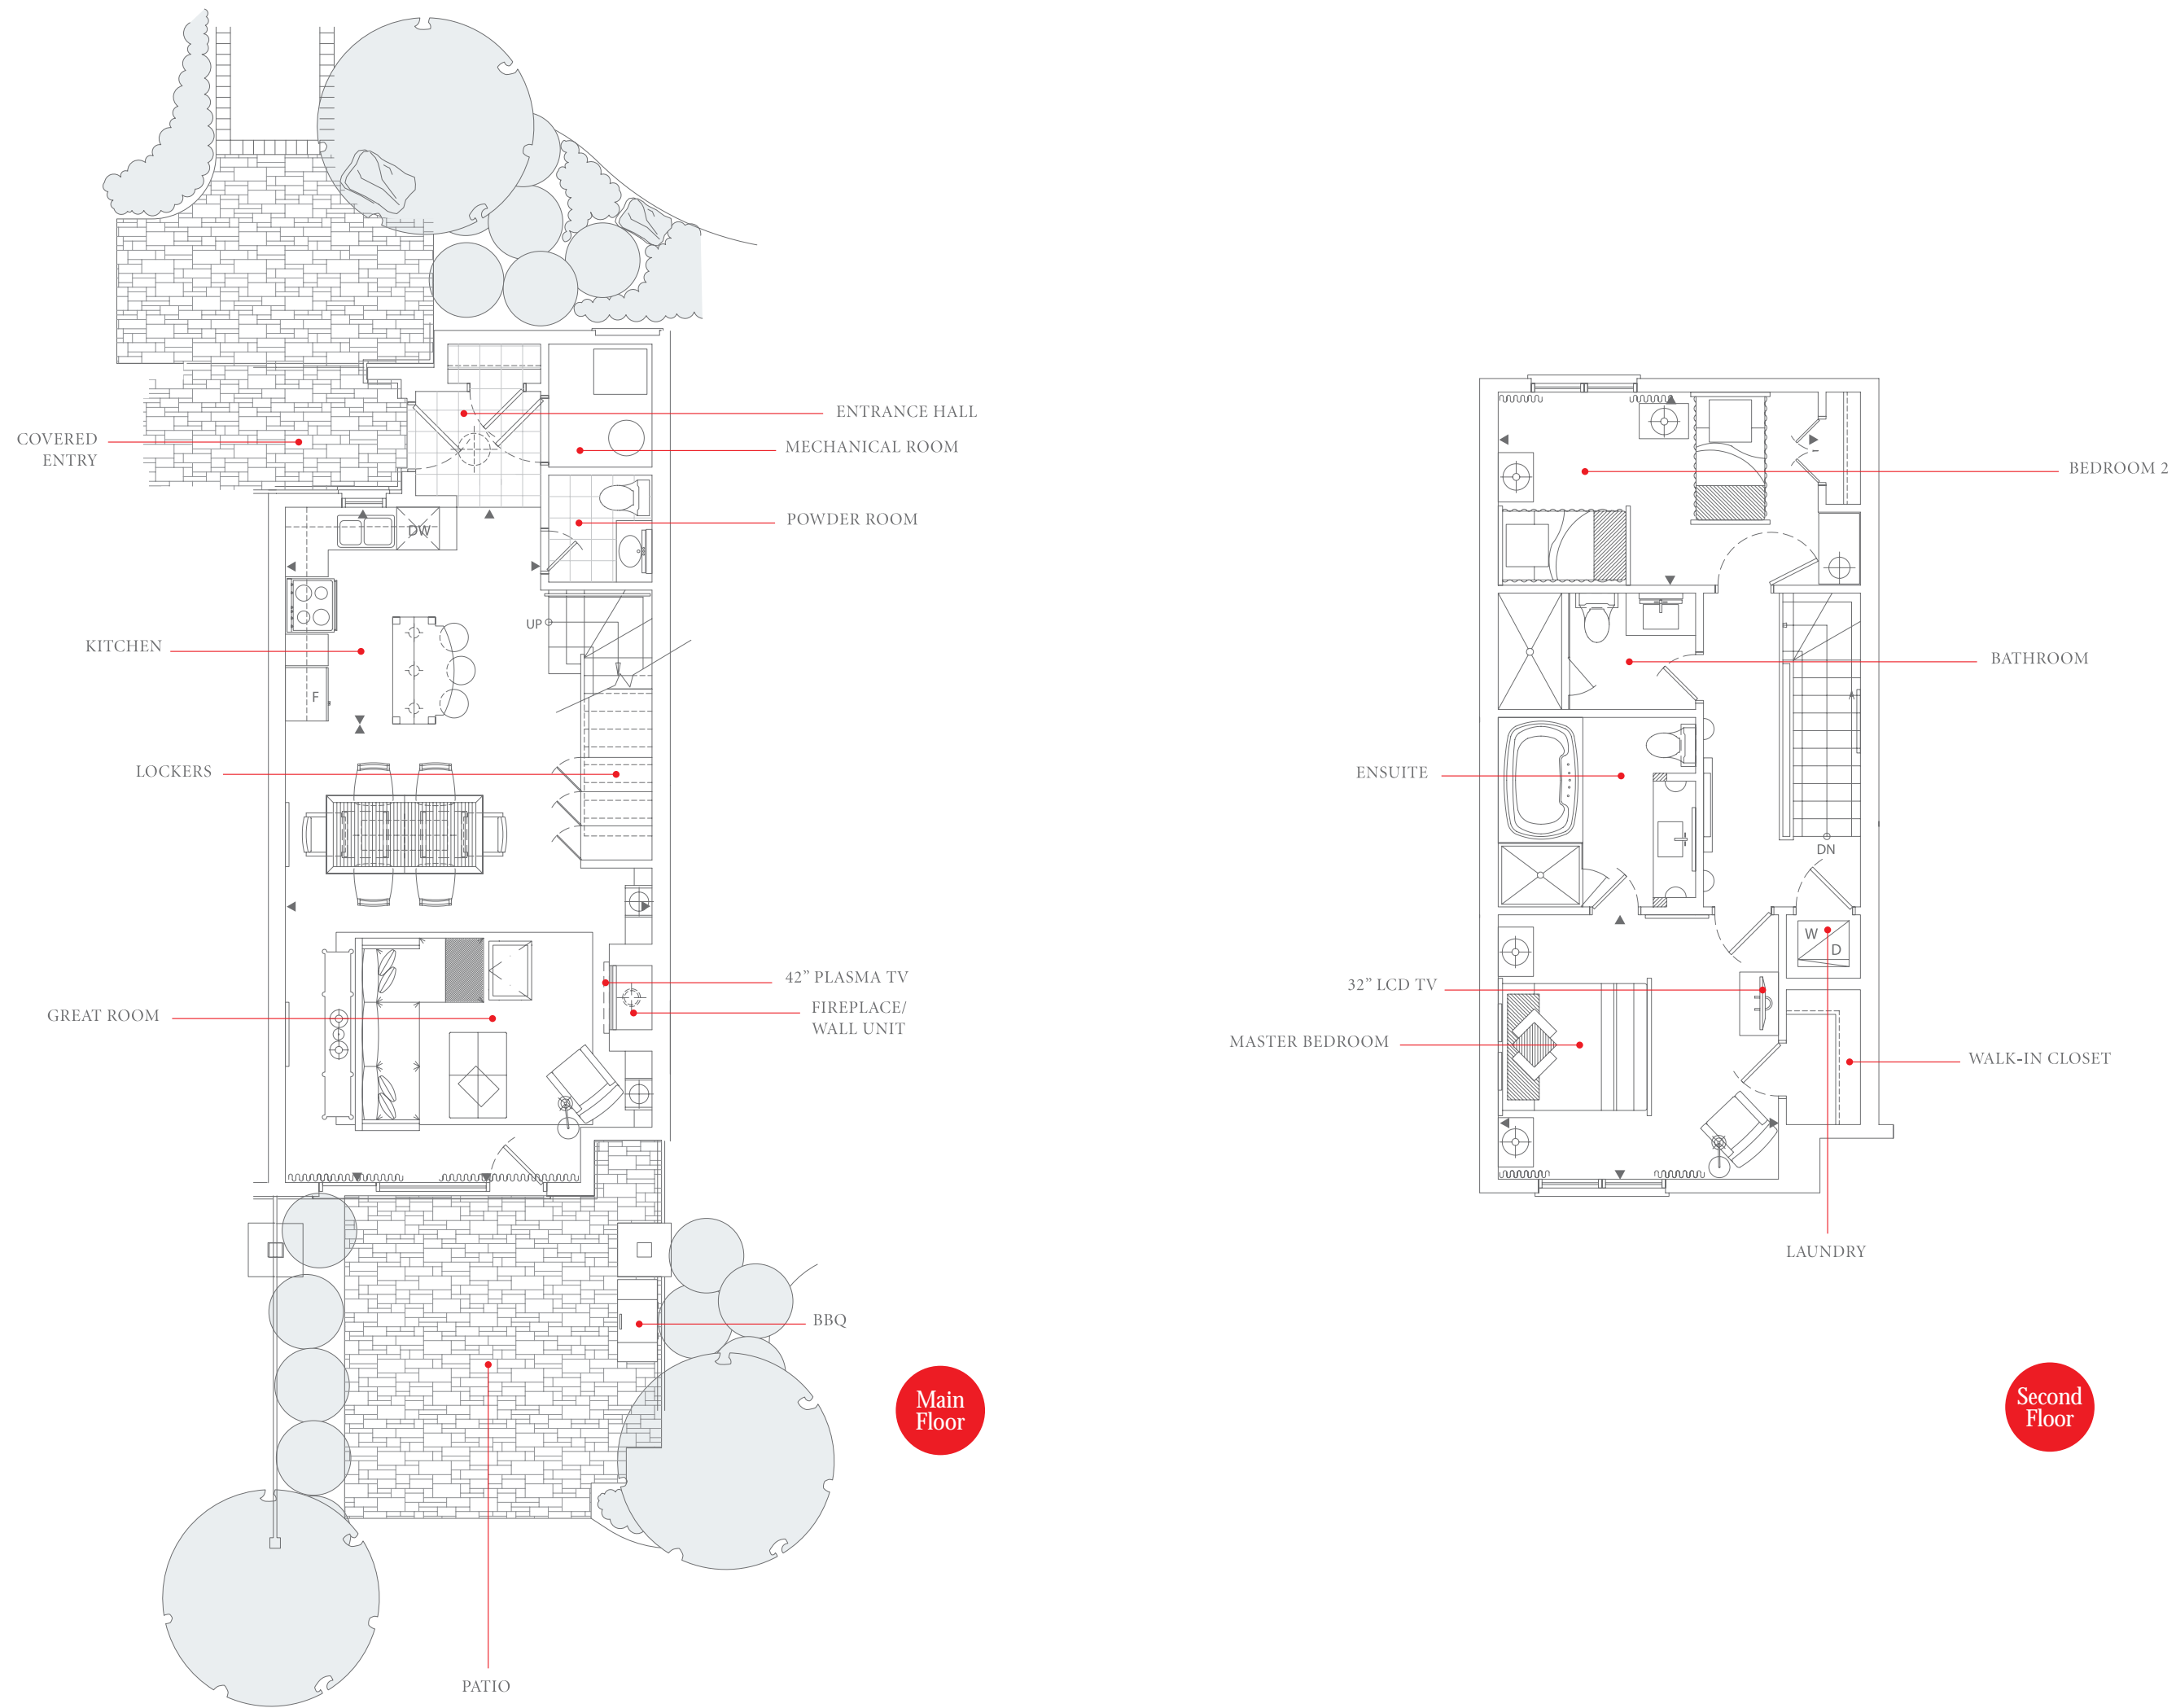

# VILLA TWO

2 BEDROOM / 2 1/2 BATHS / PATIO  
1365 SQUARE FEET

Main Floor .....	682 square feet
Second Floor .....	683 square feet
Interior Total .....	1365 square feet
Patio .....	210 square feet
Total .....	1575 square feet

Great Room/Dining Room .....	17'1" x 21'7"
Kitchen .....	11'11" x 10'0"

Master Bedroom .....	13'3" x 12'6"
Bedroom 2 .....	15'2" x 9'2"