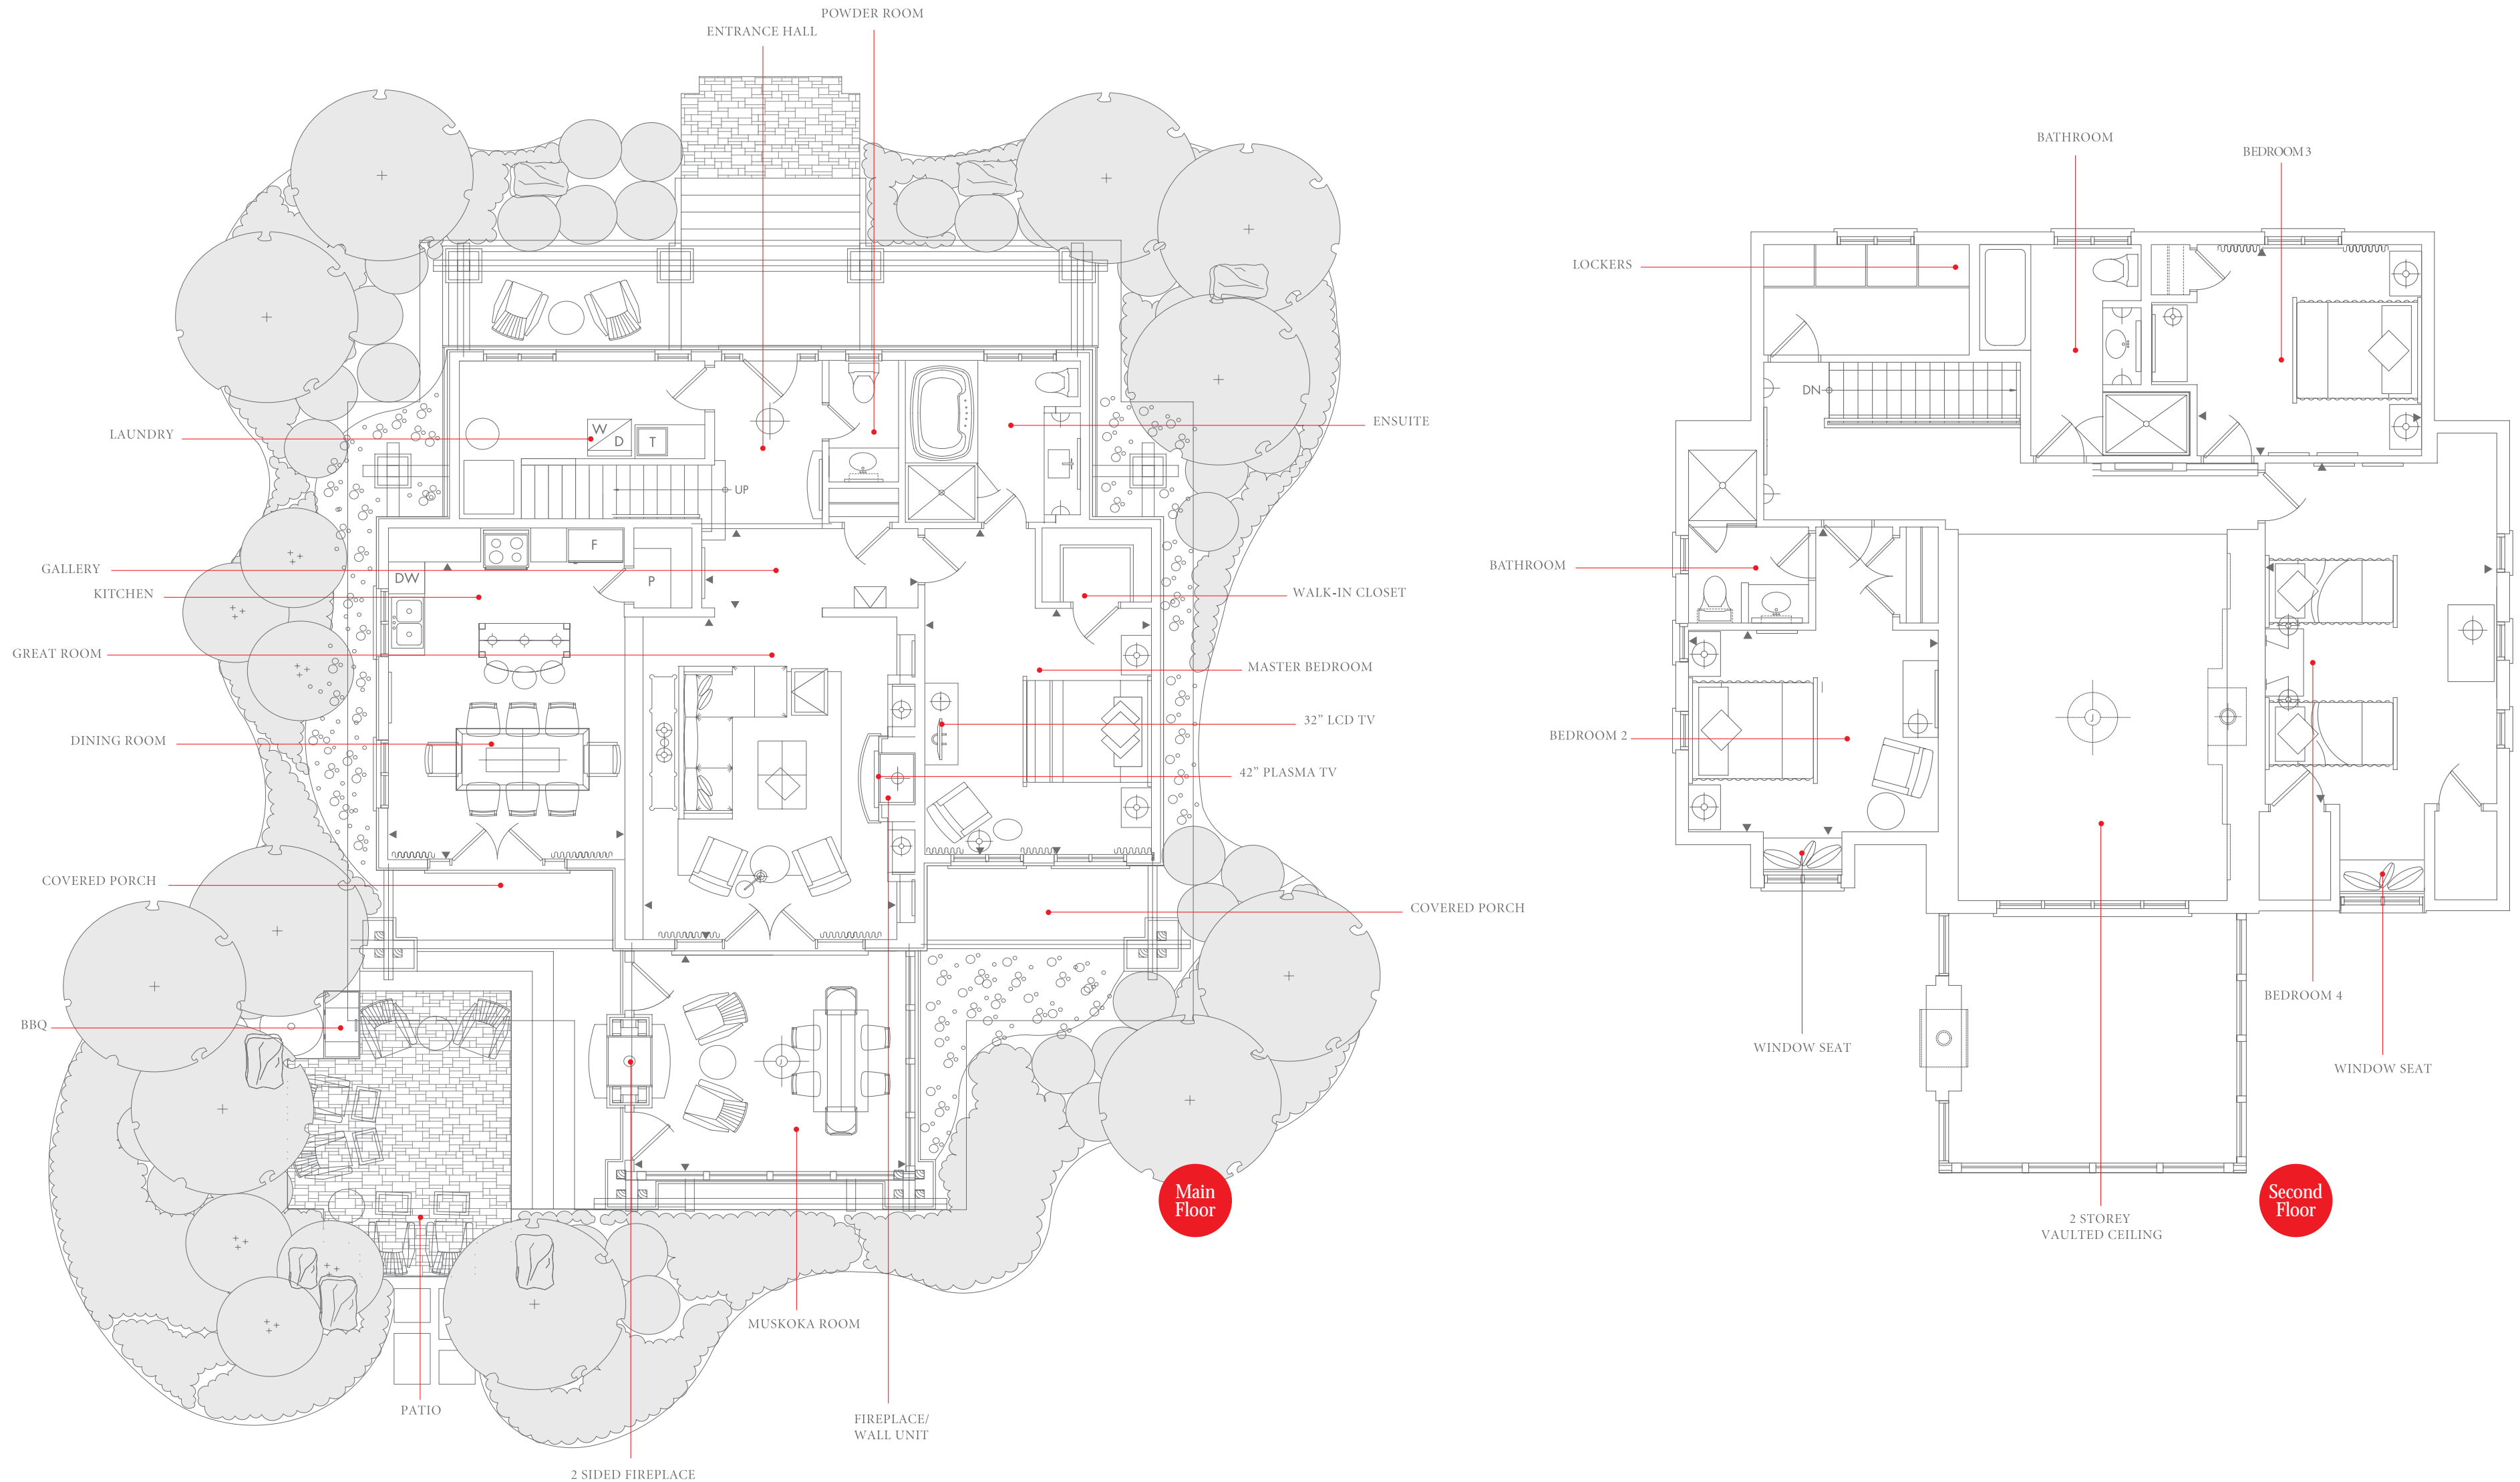

# COTTAGE

4 BEDROOM / 3 1/2 BATHS

2631 SQUARE FEET [INCLUDING MUSKOKA ROOM / 195 SQUARE FEET]

Main Floor .....	1376 square feet
Muskoka Room .....	195 square feet
Second Floor .....	1060 square feet
Interior Total .....	2631 square feet
Patio .....	340 square feet
Total .....	2971 square feet

Gallery .....	11'11" x 4'8"
Kitchen/Dining Room .....	13'1" x 19'6"
Great Room .....	15'3" x 19'0"
Muskoka Room .....	15'0" x 13'0"

Master Bedroom .....	12'6" x 14'6"
Bedroom 2 .....	13'0" x 10'6"
Bedroom 3 .....	11'9" x 11'0"
Bedroom 4 .....	13'0" x 18'0"

Sizes and specifications subject to change without notice. E. & O.E. Illustrations are artist's impressions.