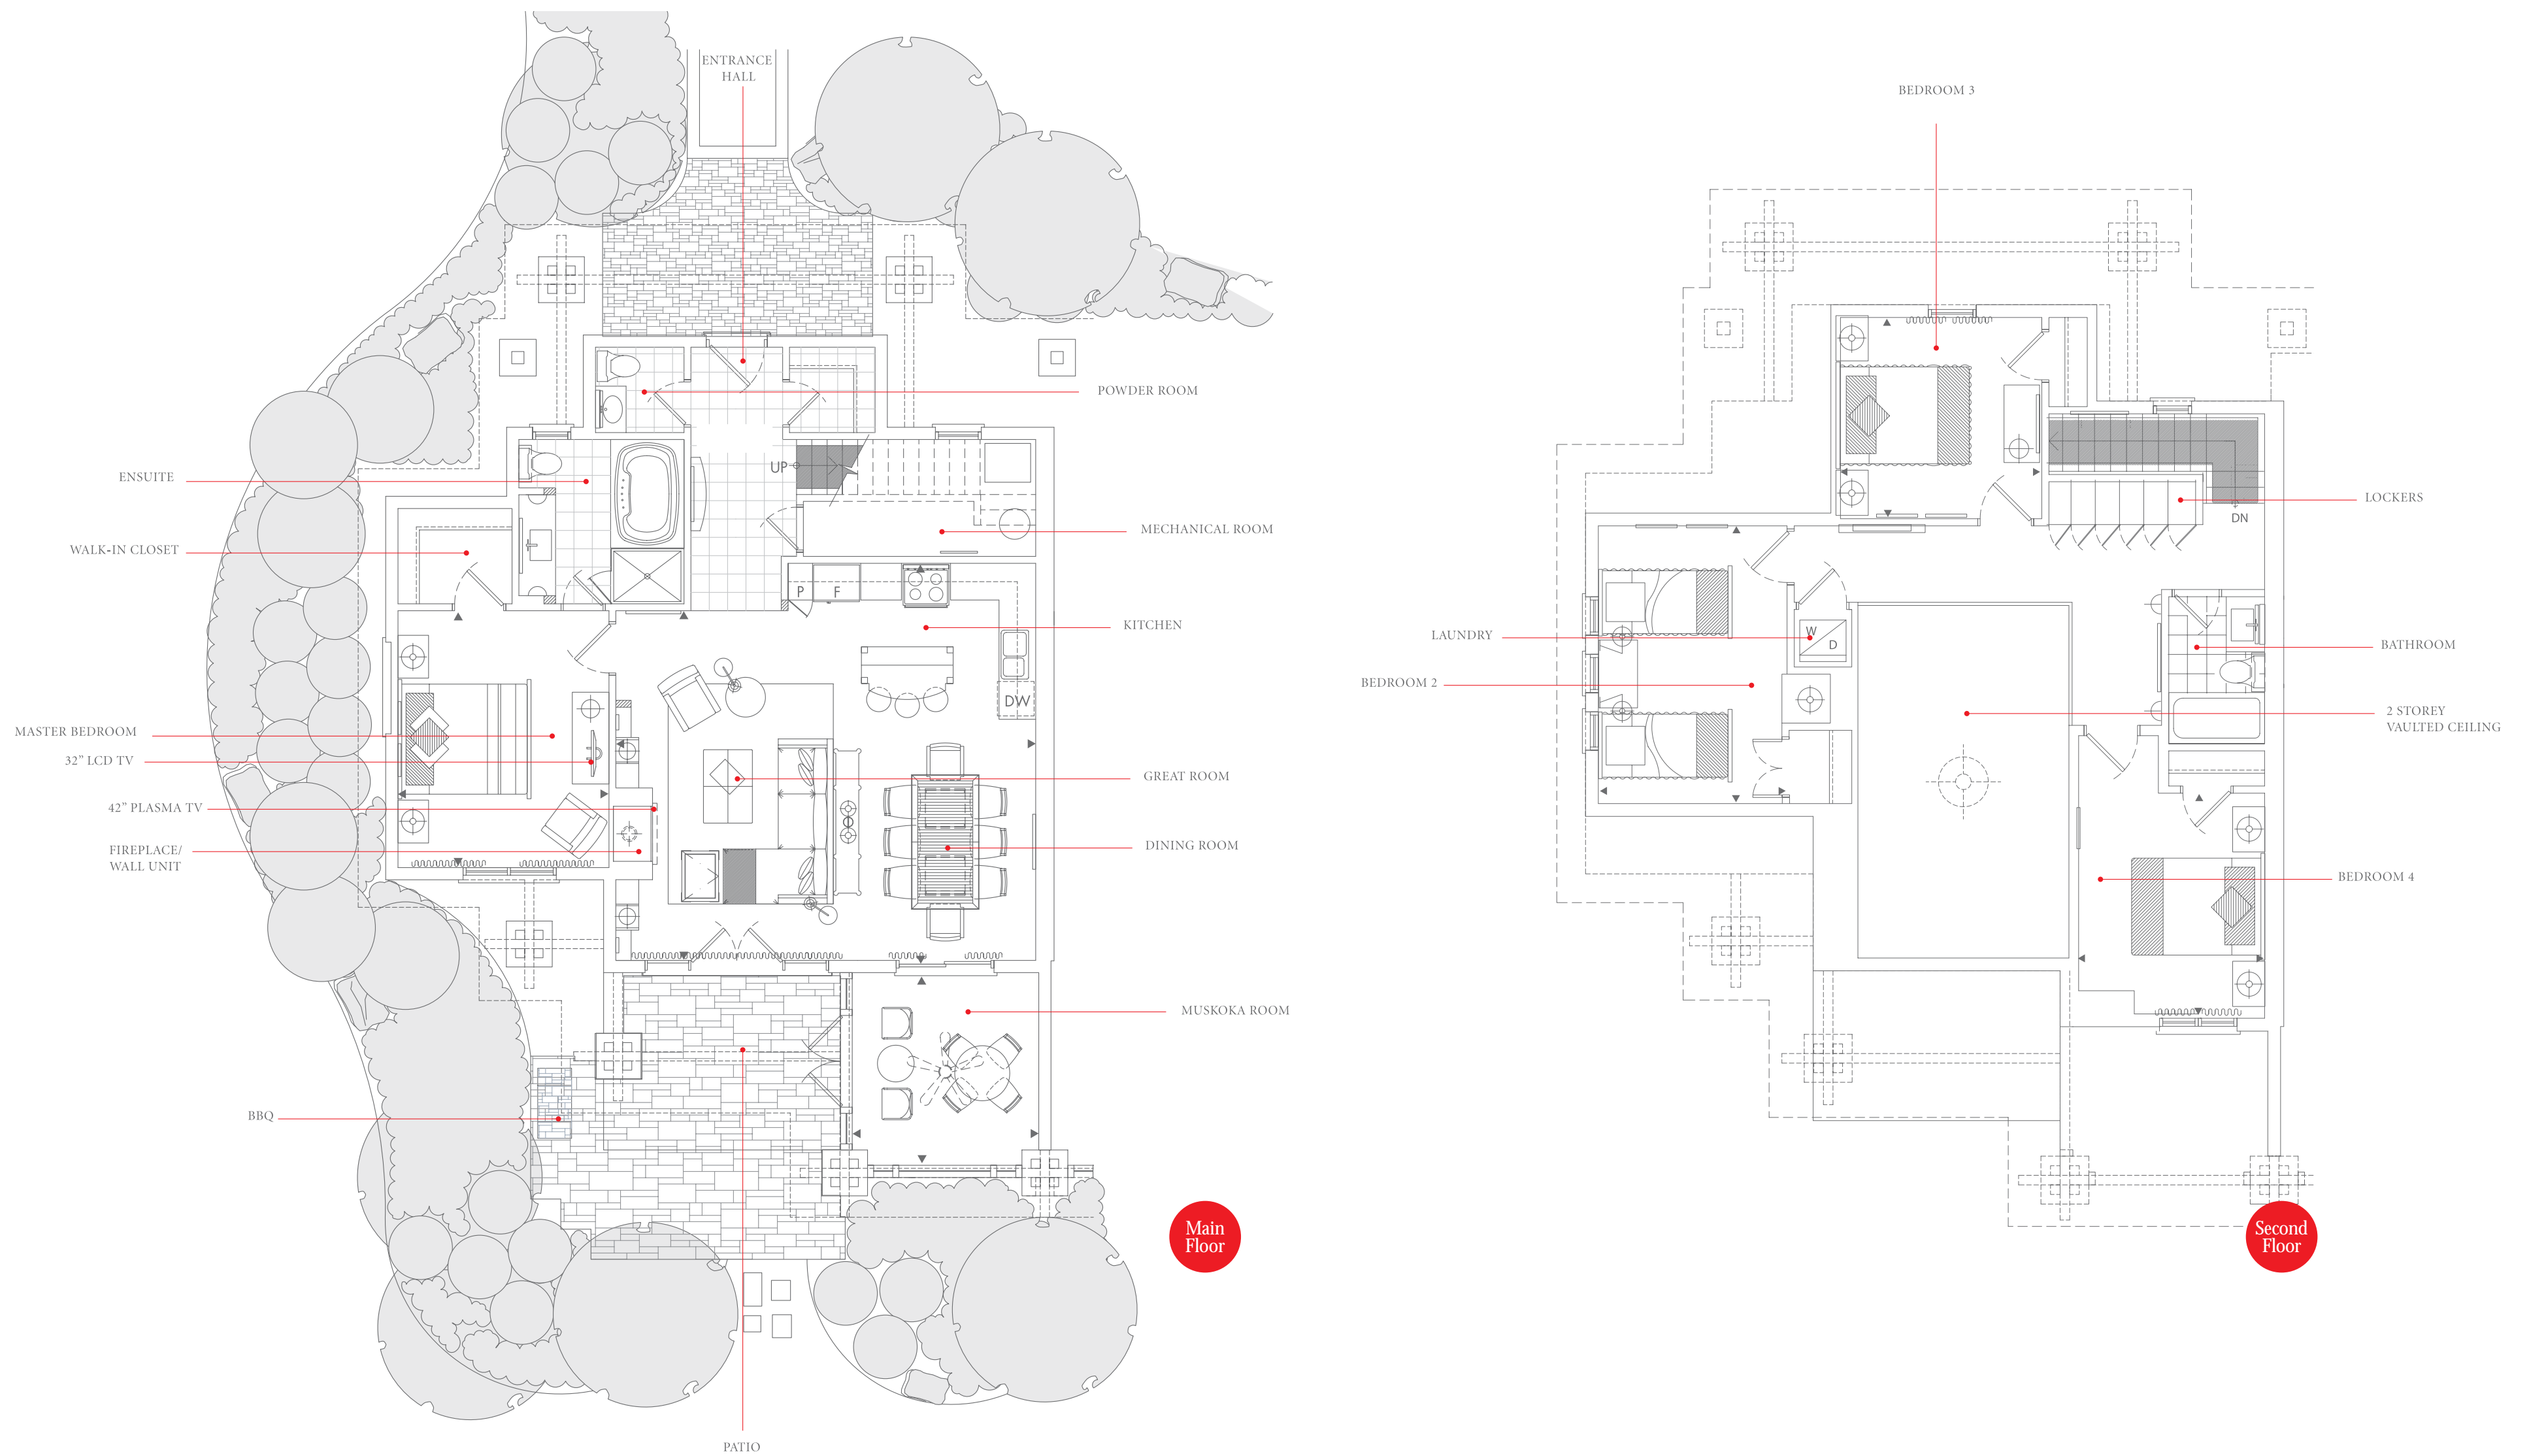

CABIN ONE

4 BEDROOM / 2 1/2 BATHS

1963 SQUARE FEET [INCLUDING MUSKOKA ROOM / 106 SQUARE FEET]

Main Floor	1085 square feet
Muskoka Room	106 square feet
Second Floor	772 square feet
Interior Total	1963 square feet
Patio	230 square feet
Total	2193 square feet

Great Room/Kitchen/Dining Room	22'10" x 21'7"
Muskoka Room	10'0" x 10'6"

Master Bedroom	11'6" x 14'0"
Bedroom 2	9'10" x 14'6"
Bedroom 3	10'6" x 10'6"
Bedroom 4	9'8" x 11'6"

Sizes and specifications subject to change without notice. E. & O.E. Illustrations are artist's impressions.