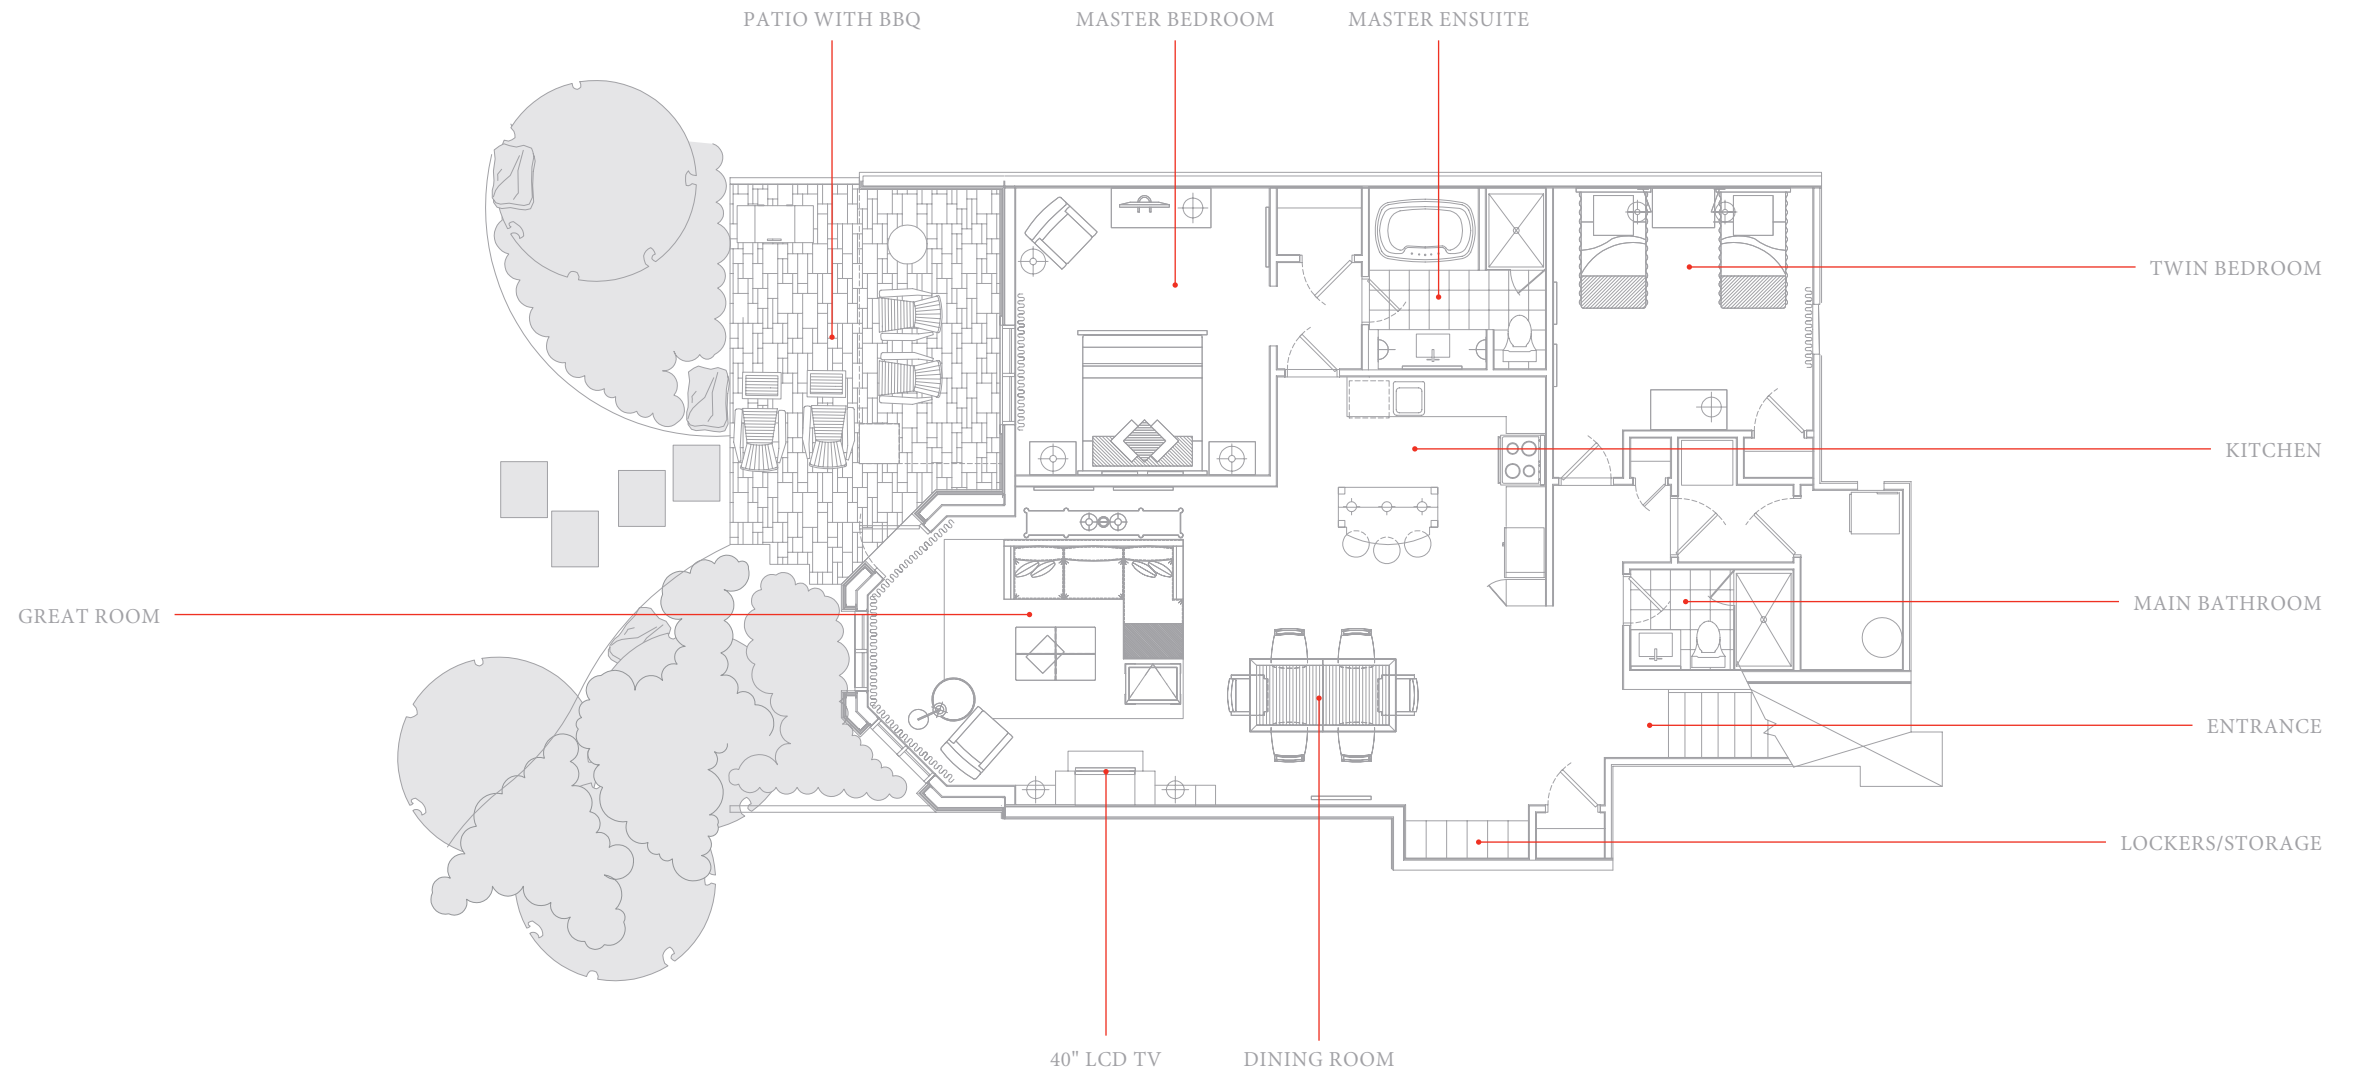

## WALKOUT INTERIOR SUITES

2 BEDROOM / 2 BATHS

1546 SQUARE FEET

Materials, specifications and floor plans are subject to change without notice. All dimensions are approximate. Actual usable floor area may vary from that stated. E. & O.E. Illustrations are artist's impressions.